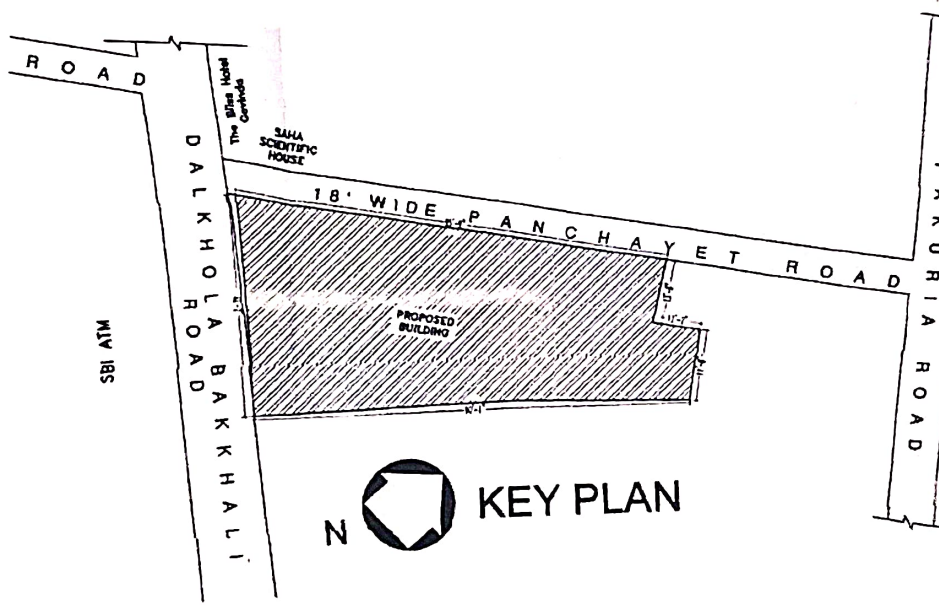

SHIB SANKAR CONSTRUCTION

Chuanpur: Berhampore: Murshidabad, pin-742101

Mobile: 9434000691

Memo. No:

Date: 15.11.2025.

TO WHOM IT MAY CONCERN

Location plan of proposed project "SHEFALI APARTMENT" situated at L.R. Plot No. - 676, L.R. Khatian No. - 5488, J.L. No. 81, Mouza - Chaltia, P.O. - Chaltia, P.S. - Berhampore, Dist. - Murshidabad, Pin - 742407 is shown below:

Latitude: 24.083104
Longitude: 88.268723

For M/s Shib Sankar Construction

Shib Sankar Construction

Binoy Sikdar

Partner

Binoy Sikdar
Partner